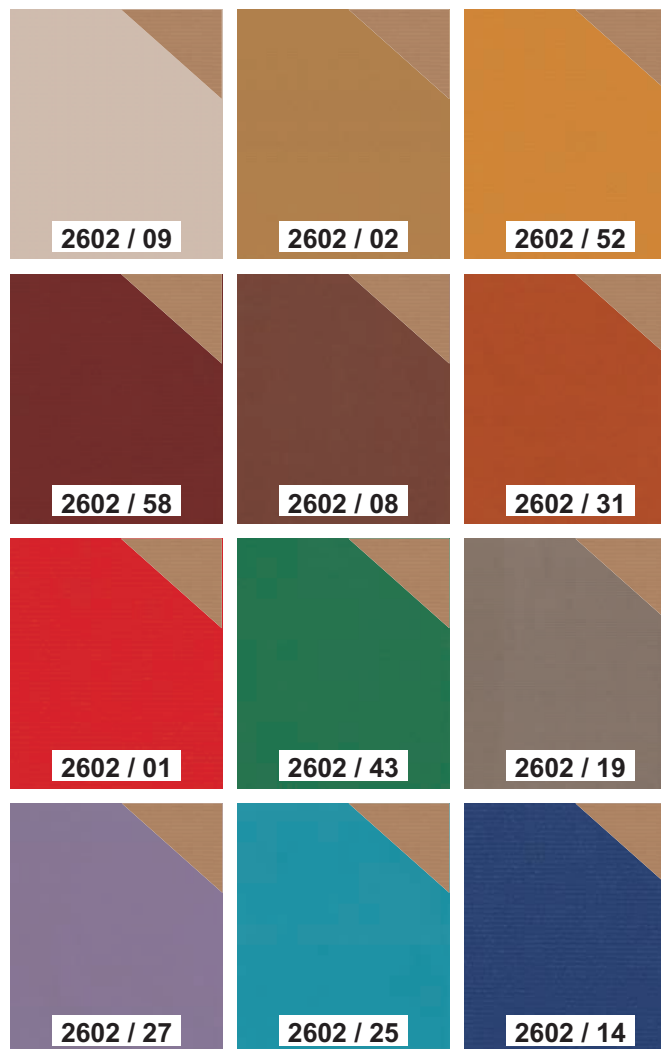

STANDARD ASSORTMENT

VINTAGE

IRIS CHRISTMAS

VINTAGE

SCATOLA 70 FOGLI - DISPLAY BOX

Cod.	m	Um	Pz	Box
79 00 79 1 60 00	0.70x1	SC	70	6

Assortimento colori a rotazione
Mixed colours assortments at our choice

ROTOLINO - CONSUMER ROLL